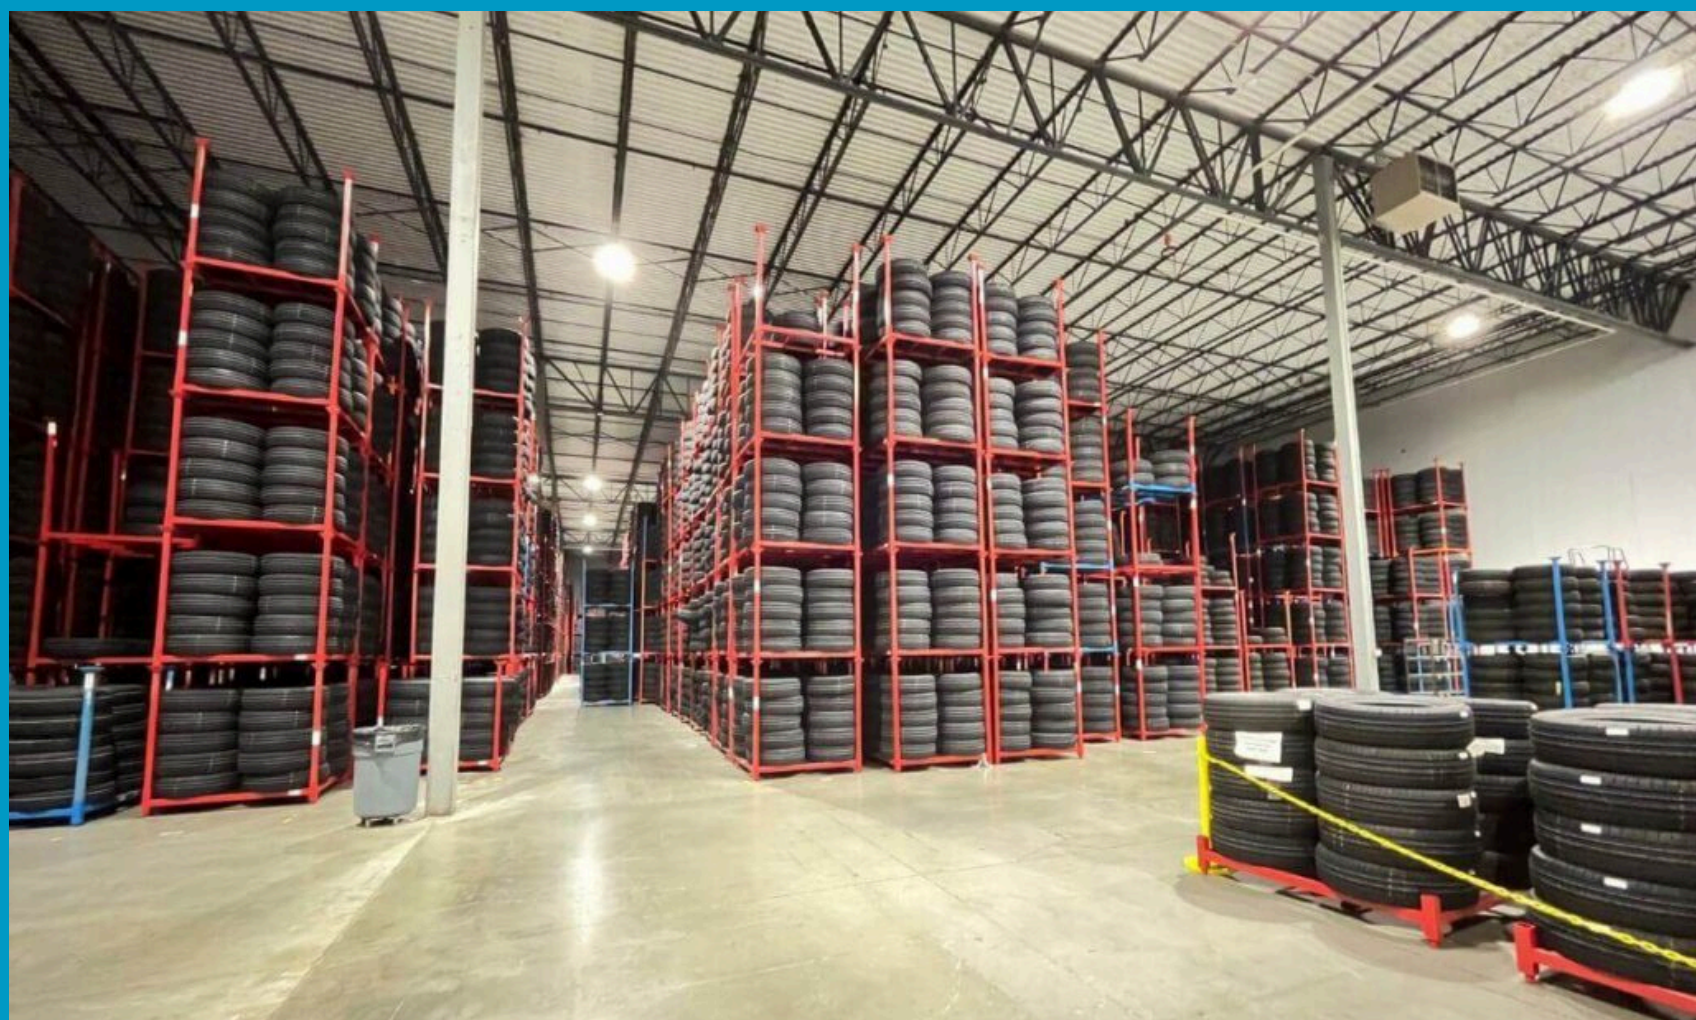

TOLEDO OHIO

78,000 SQFT OF SPACE

Our state-of-the-art facility is equipped with the latest technology and equipment to ensure the efficient and secure handling of your products. With over 78,000 square feet of storage space and flexible storage options, we can accommodate a wide range of products and volumes.

Consumer & Retail

TOLEDO, OHIO

Our facility in Toledo, OH is strategically located near the I-75 and I-90.

Alongside this 78,000 sqft building in Toledo, we also operate similar sized warehouses in Warren, MI and Romulus, MI, all built within the last 7 years. Logos also offers a full suite of third-party logistics services that you can use to streamline your end-to-end supply chain nationwide.

System

EDI connection with OEMs and Tier 1 suppliers + cloud based WMS access with downloadable documents and transaction data.

Warehouse Size

78,000 sqft.