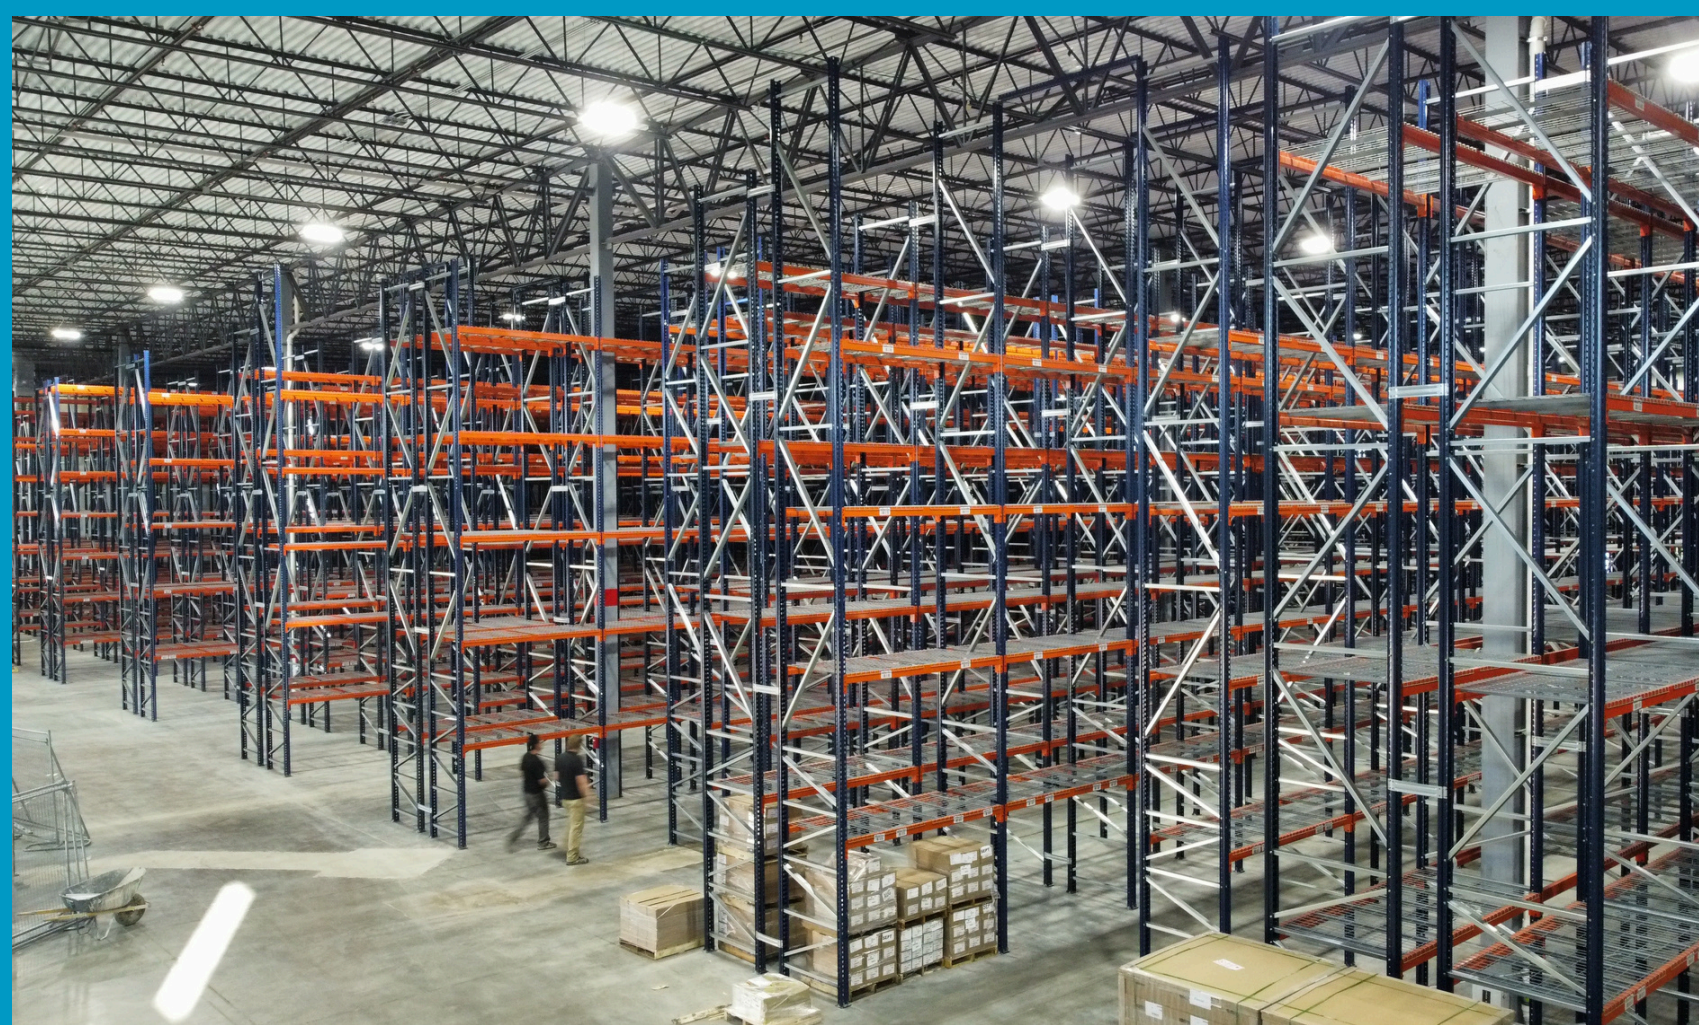

NEWARK DELAWARE

45,000 SQFT OF SPACE

Our state-of-the-art facility is equipped with the latest technology and equipment to ensure the efficient and secure handling of your products. With 45,000 square feet of storage space and flexible storage options, we can accommodate a wide range of products and volumes, specializing in automotive, e-commerce, and much more.

Our Services:

- ✓ Asset-based Trucking
- ✓ Freight Management
- ✓ 3PL Warehousing
- ✓ Order Fulfillment
- ✓ Contract Logistics

Additional Locations:

📍 **Warren**
Michigan

📍 **Romulus**
Michigan

📍 **Riverside**
California

Consumer & Retail

NEWARK, DELAWARE

Our facility in Newark, DE is strategically located near the I-95 and Route 896. We also operate warehouses in Warren, MI, Romulus, MI, and Riverside, CA.

Logos also offers a full suite of third-party logistics services that you can use to streamline your end-to-end supply chain nationwide.

System

EDI connection with OEMs and Tier 1 suppliers + cloud based WMS access with downloadable documents and transaction data.

Warehouse Size

45,000 sqft.